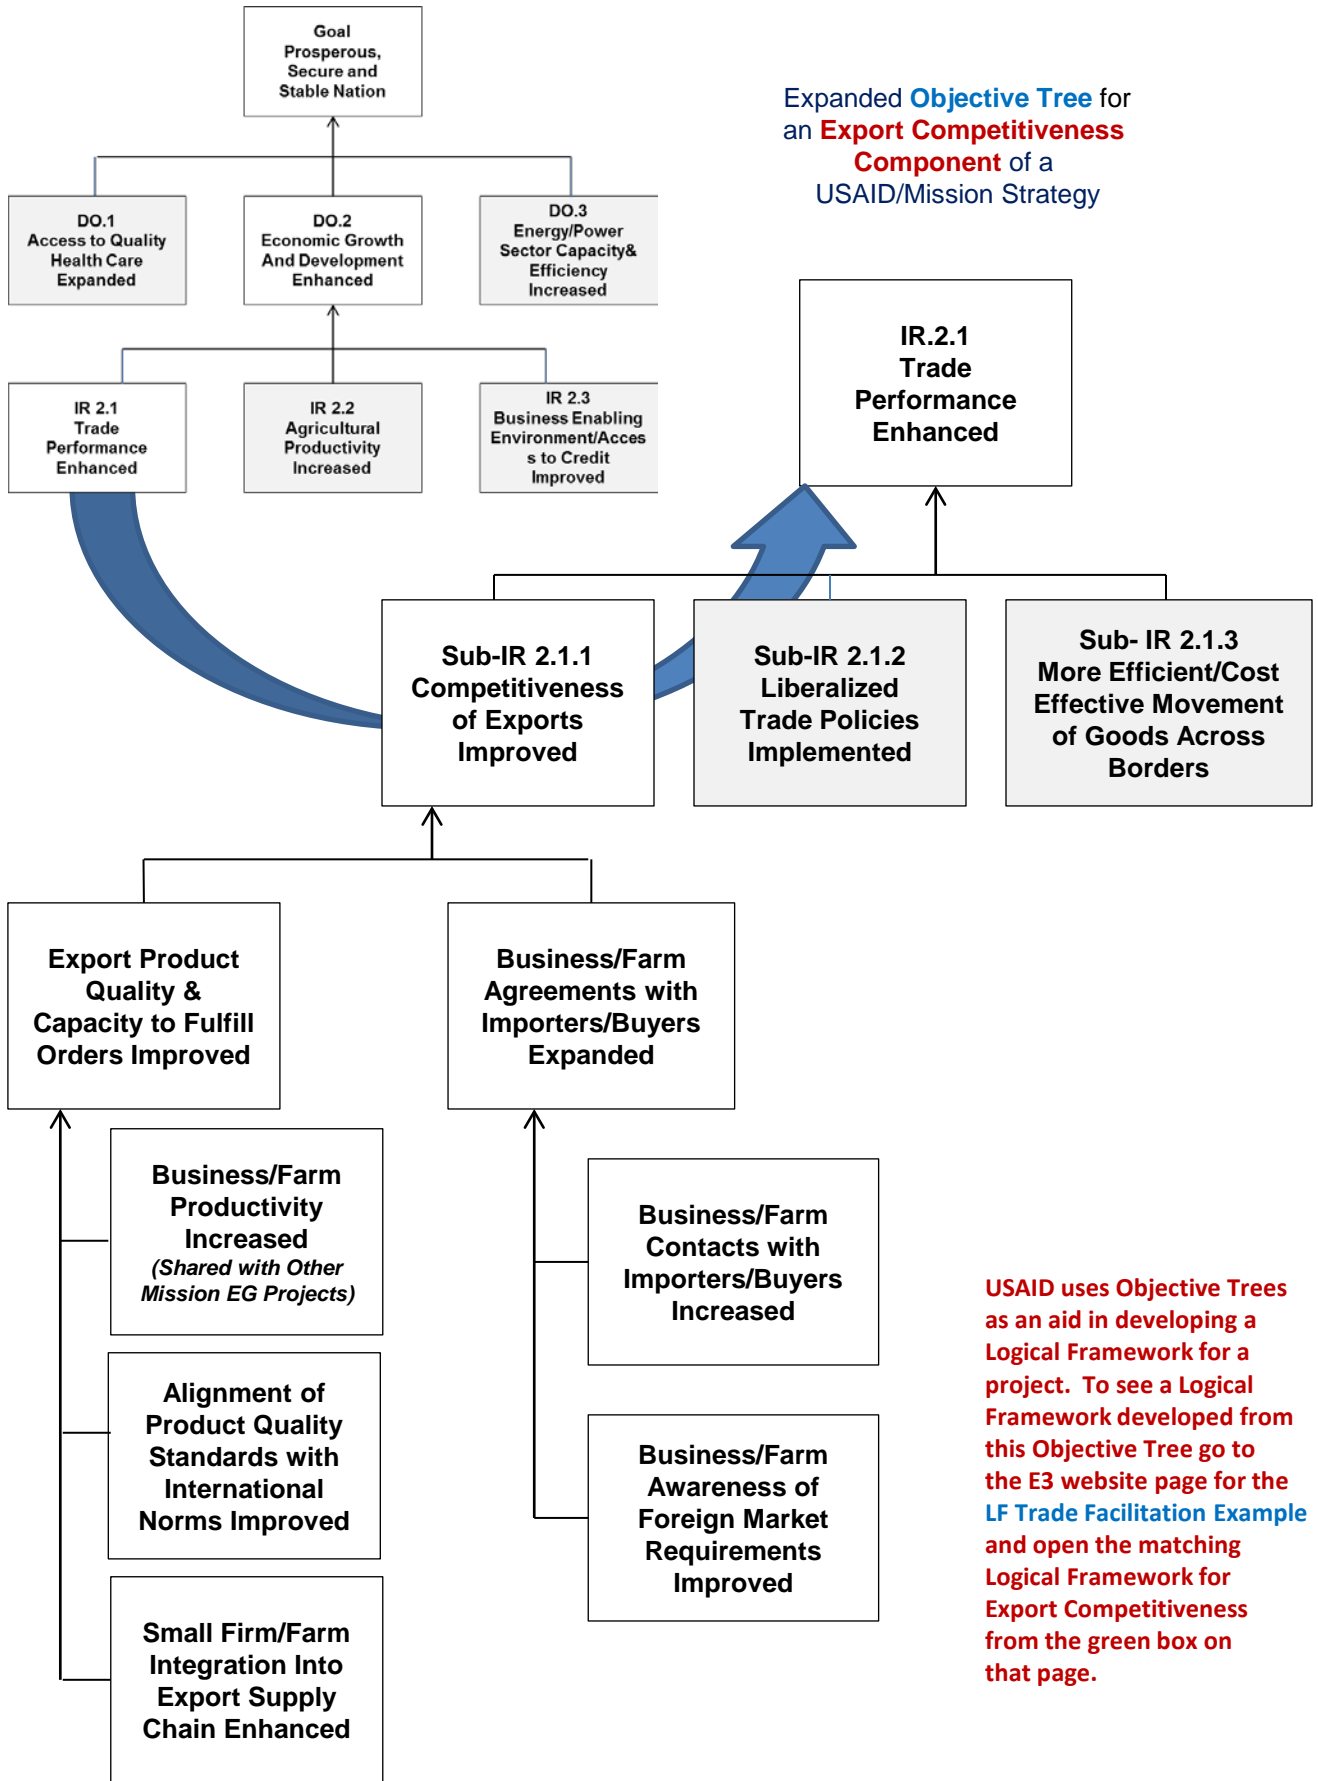

Mission **Results Framework** Elements

Expanded **Objective Tree** for an **Export Competitiveness Component** of a USAID/Mission Strategy

USAID uses **Objective Trees** as an aid in developing a **Logical Framework** for a project. To see a **Logical Framework** developed from this **Objective Tree** go to the **E3 website page** for the **LF Trade Facilitation Example** and open the matching **Logical Framework for Export Competitiveness** from the **green box** on that page.